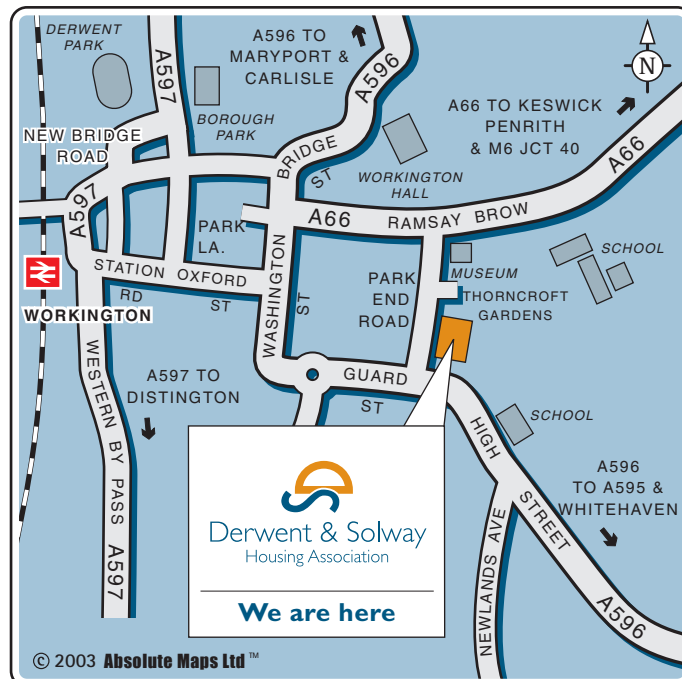

Derwent & Solway
Housing Association

Derwent & Solway Housing Association

Stoneleigh, Park End Road
Workington, Cumbria CA14 4DN
Tel: 01900 607500 Fax: 01900 607520
Email: info@harvesthousing.org.uk

How to find us