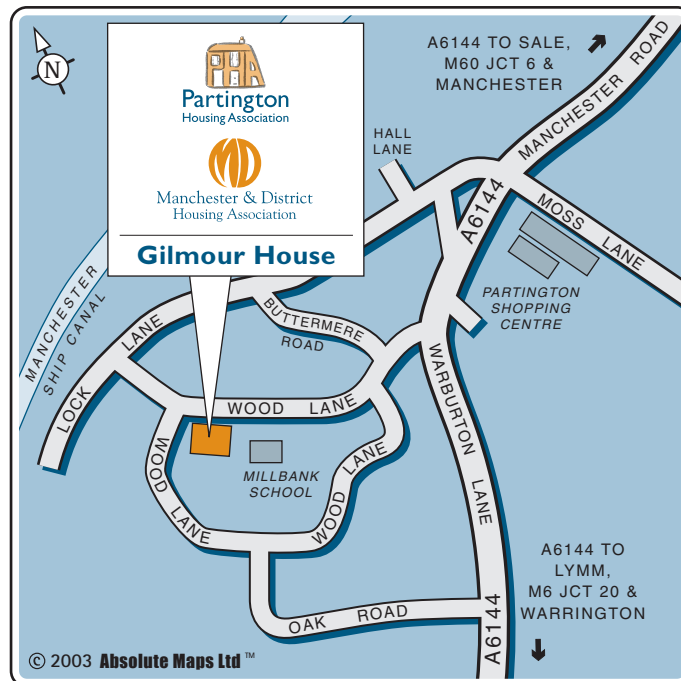

Partington
Housing Association

Manchester & District
Housing Association

Gilmour House

95 Wood Lane, Partington
Manchester M31 4LW

Tel: 0161 775 8421 Fax: 0161 777 6486

Email: info@harvesthousing.org.uk

How to find us